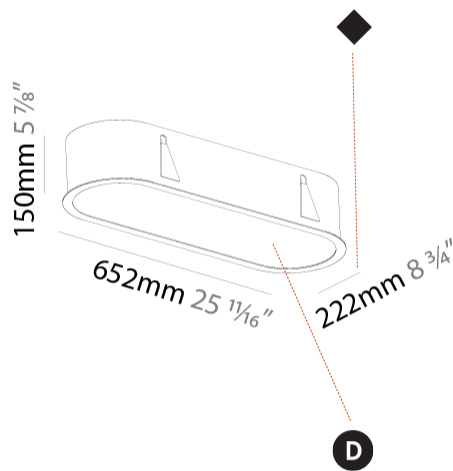

GENERAL

Series: Smoothy
Subseries: Smoothline
Brand: Prolicht
Division: Architectural
Mounting Type: Recessed
Mounting Location: Ceiling
Subcategory: Ambient

PHYSICAL

Shape: Oval
Length (mm): 652
Length (in): 25 11/16
Width (mm): 222
Width (in): 8 3/4
Depth (mm): 150
Depth (in): 5 7/8
Ceiling Thickness (mm): 10 / 12.5 / 15 / 25
Ceiling Thickness (in): 3/8 or 1/2 or 9/16 or 1
Min. Recessing Depth (mm): 160
Min. Recessing Depth (in): 6 5/16
Light Distribution: Direct
Weight (kg): 4.033
Weight (lbs): 8.87
Diffuser: PMMA - Opal or Micro-Prism
Fixture Finish: SSR / BKV / CWI / CRY / HAB / UFT / ITA / RUA / FTG / MYG / LOD / PUS / FRO / FUP / KIA / POP / BLS / SPG / MEY / GOH / GUM / CHC / COM / ABZ / JAG / OBR / MOS / ROR
Fixture Material: Extruded Aluminum / Steel
Cut-out Measurements: 635mm / 25" x 205mm / 8 1/16"

ELECTRICAL

Lamp Type: LED (Zhaga Standard)
Input Wattage (W): 21
Total Output Wattage (W): 18
Dimming: Tri-Mode (Non-Dimming and Phase Dimming (120Vac only) and 0-10V Dimming)
Driver Included: Yes
Driver Location: Integrated
Driver Type: Constant Current - Universal
Driver Class: Class 2
Input Voltage (V): 120 - 277
Constant Current (MA): 500

LED

Color Temperature (°K): 3000 / 3500 / 4000
Max. Delivered Lumen (lm): 1430 / 1539 / 1570
CRI: >80 CRI
Lamp Life (hrs): 50000

OPTICAL

RATINGS AND CERTIFICATIONS

Certified By: Certified for North American Standards
IP rating: IP20