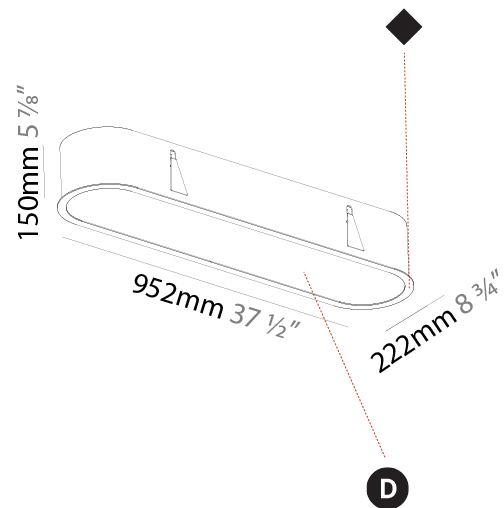

GENERAL

Series: Smoothy
Subseries: Smoothline
Brand: Prolicht
Division: Architectural
Mounting Type: Recessed
Mounting Location: Ceiling
Subcategory: Ambient

PHYSICAL

Shape: Oval
Length (mm): 652
Length (in): 25 11/16
Width (mm): 222
Width (in): 8 3/4
Depth (mm): 150
Depth (in): 5 7/8
Ceiling Thickness (mm): 10 / 12.5 / 15 / 25
Ceiling Thickness (in): 3/8 or 1/2 or 9/16 or 1
Min. Recessing Depth (mm): 160
Min. Recessing Depth (in): 6 5/16
Light Distribution: Direct
Weight (kg): 4.033
Weight (lbs): 8.87
Diffuser: PMMA - Opal or Micro-Prism
Fixture Finish: SSR / BKV / CWI / CRY / HAB / UFT / ITA / RUA / FTG / MYG / LOD / PUS / FRO / FUP / KIA / POP / BLS / SPG / MEY / GOH / GUM / CHC / COM / ABZ / JAG / OBR / MOS / ROR
Fixture Material: Extruded Aluminum / Steel
Cut-out Measurements: 635mm / 25" x 205mm / 8 1/16"

GENERAL

Series: Smoothy
 Subseries: Smoothline
 Brand: Prolicht
 Division: Architectural
 Mounting Type: Recessed
 Mounting Location: Ceiling
 Subcategory: Ambient

PHYSICAL

Shape: Oval
 Length (mm): 952
 Length (in): 37 1/2
 Width (mm): 222
 Width (in): 8 3/4
 Depth (mm): 150
 Depth (in): 5 7/8
 Ceiling Thickness (mm): 10 / 12.5 / 15 / 25
 Ceiling Thickness (in): 3/8 or 1/2 or 9/16 or 1
 Min. Recessing Depth (mm): 160
 Min. Recessing Depth (in): 6 5/16
 Light Distribution: Direct
 Weight (kg): 5.93
 Weight (lbs): 13.05
 Diffuser: PMMA - Opal or Micro-Prism
 Fixture Finish: SSR / BKV / CWI / CRY / HAB / UFT / ITA / RUA / FTG / MYG / LOD / PUS / FRO / FUP / KIA / POP / BLS / SPG / MEY / GOH / GUM / CHC / COM / ABZ / JAG / OBR / MOS / ROR
 Fixture Material: Extruded Aluminum / Steel
 Cut-out Measurements: 935mm / 36 13/16" x 205mm / 8 1/16"

PROJECT
TYPE
SPECIFIER
QUANTITY
DATE

935mm x 205mm
 36 13/16" x 8 1/16"

10 - 25mm
 3/8" - 1"

160mm
 6 5/16"

SMOOTHLINE RECESSED

A37756-

PROJECT

TYPE